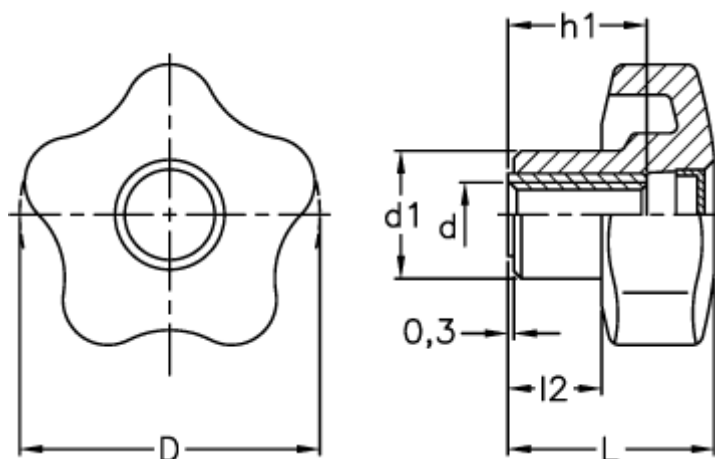

Data Sheet

Article number: 23020698444
Description: E+G Lobe knob
VCT.32 B-M6-C4, yellow cap

Measures

D = 32
d1 = 15
d 6H = M6
h1 = 12
L = 23.0
l2 = 10